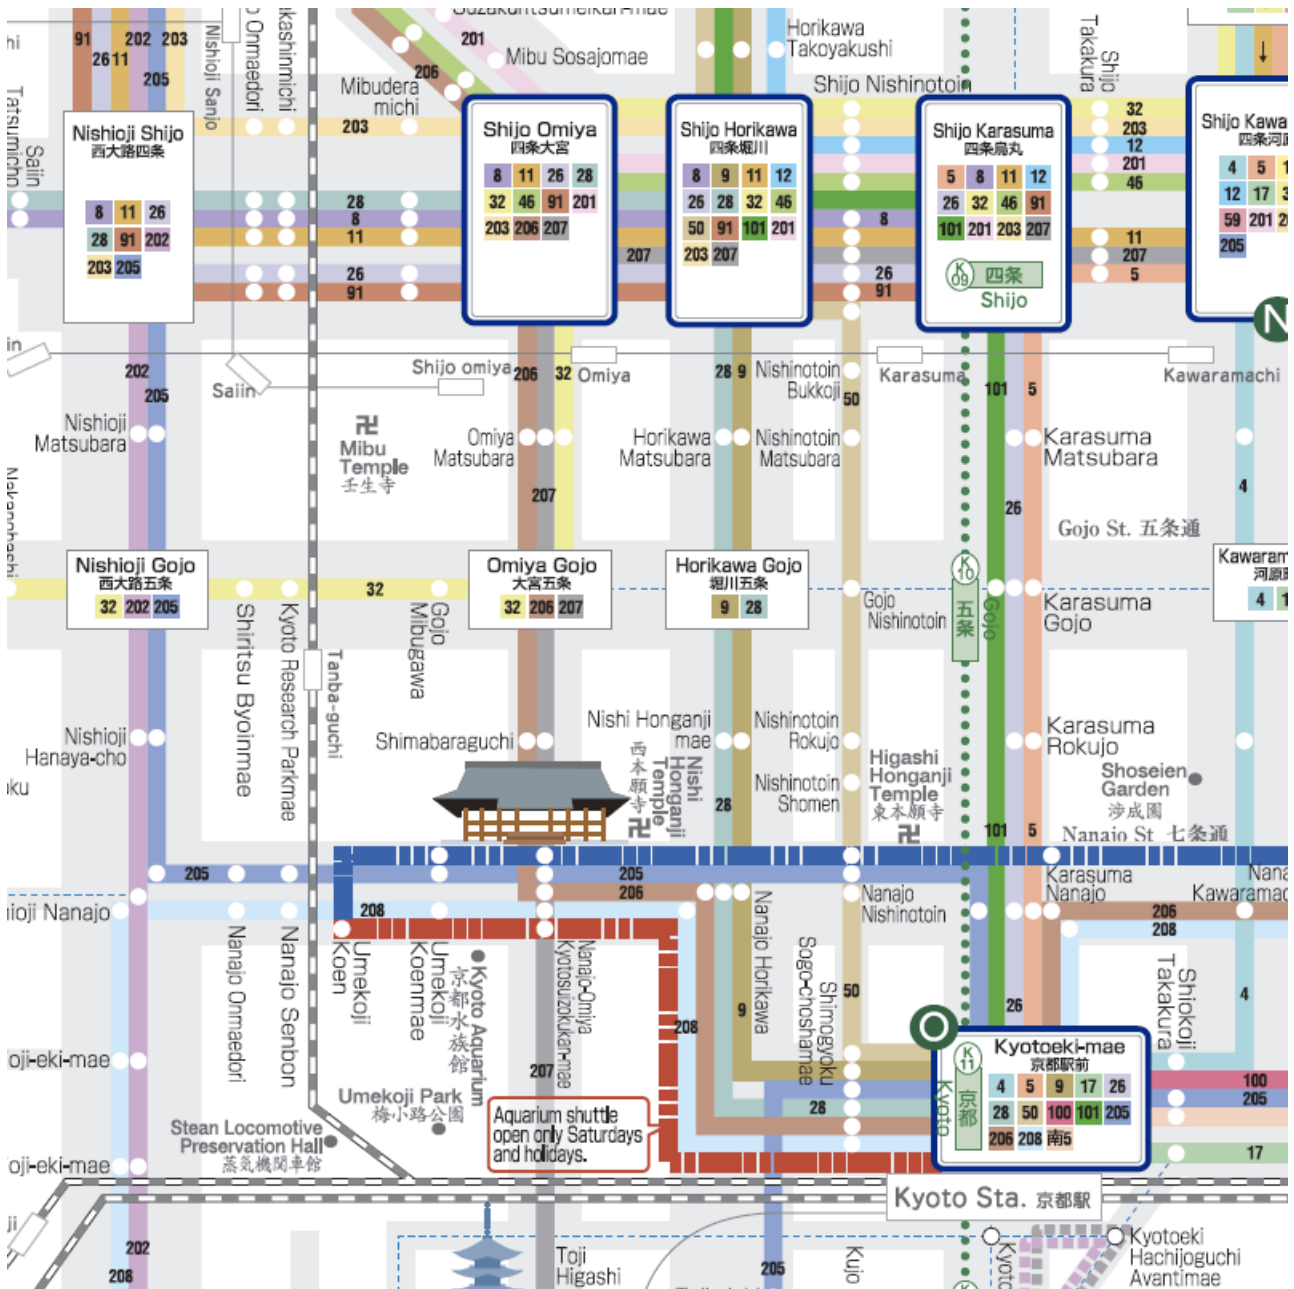

(2) Horikawa-Gojo or Gojo-Horikawa crossing (堀川五条 or 五条堀川)

Turn left (to west) and walk along Gojo street.

(3) Gojo-Omiya or Omiya-Gojo crossing (五条大宮 or 大宮五条)

If you prefer to walk more (twice of the distance to here), go straight.
If not, you can take a bus of Route No.32 from here (two stops).

(4) Tambaguchi Station (丹波口)

If you take a JR train, get off here.

(5) Kyoto Research Park-mae Bus Stop (京都リサーチパーク前)

If you take a No.32 bus, get off here.

(6) Gojo-Shichihonmasu or Shichihonmasu-Gojo crossing (五条七本松 or 七本松五条)

(7) Kyoto Resarch Park West-No.4 Building

* How to get Kyoto City Bus
www.city.kyoto.jp/koho/eng/access/transport.html

* Map of Kyoto City Bus
www.city.kyoto.jp/koho/eng/access/img/basunabieigo-rosenn.pdf

Case 3: by taxi

It may take about 5-10 min and cost less than JPY1,000-.
 Ask the bell captain of the hotel.

Case 4: Another Route by Public Transportation (not recommended for beginners)

(a) Bus-Bus

Go to Horikawa-Gojo.